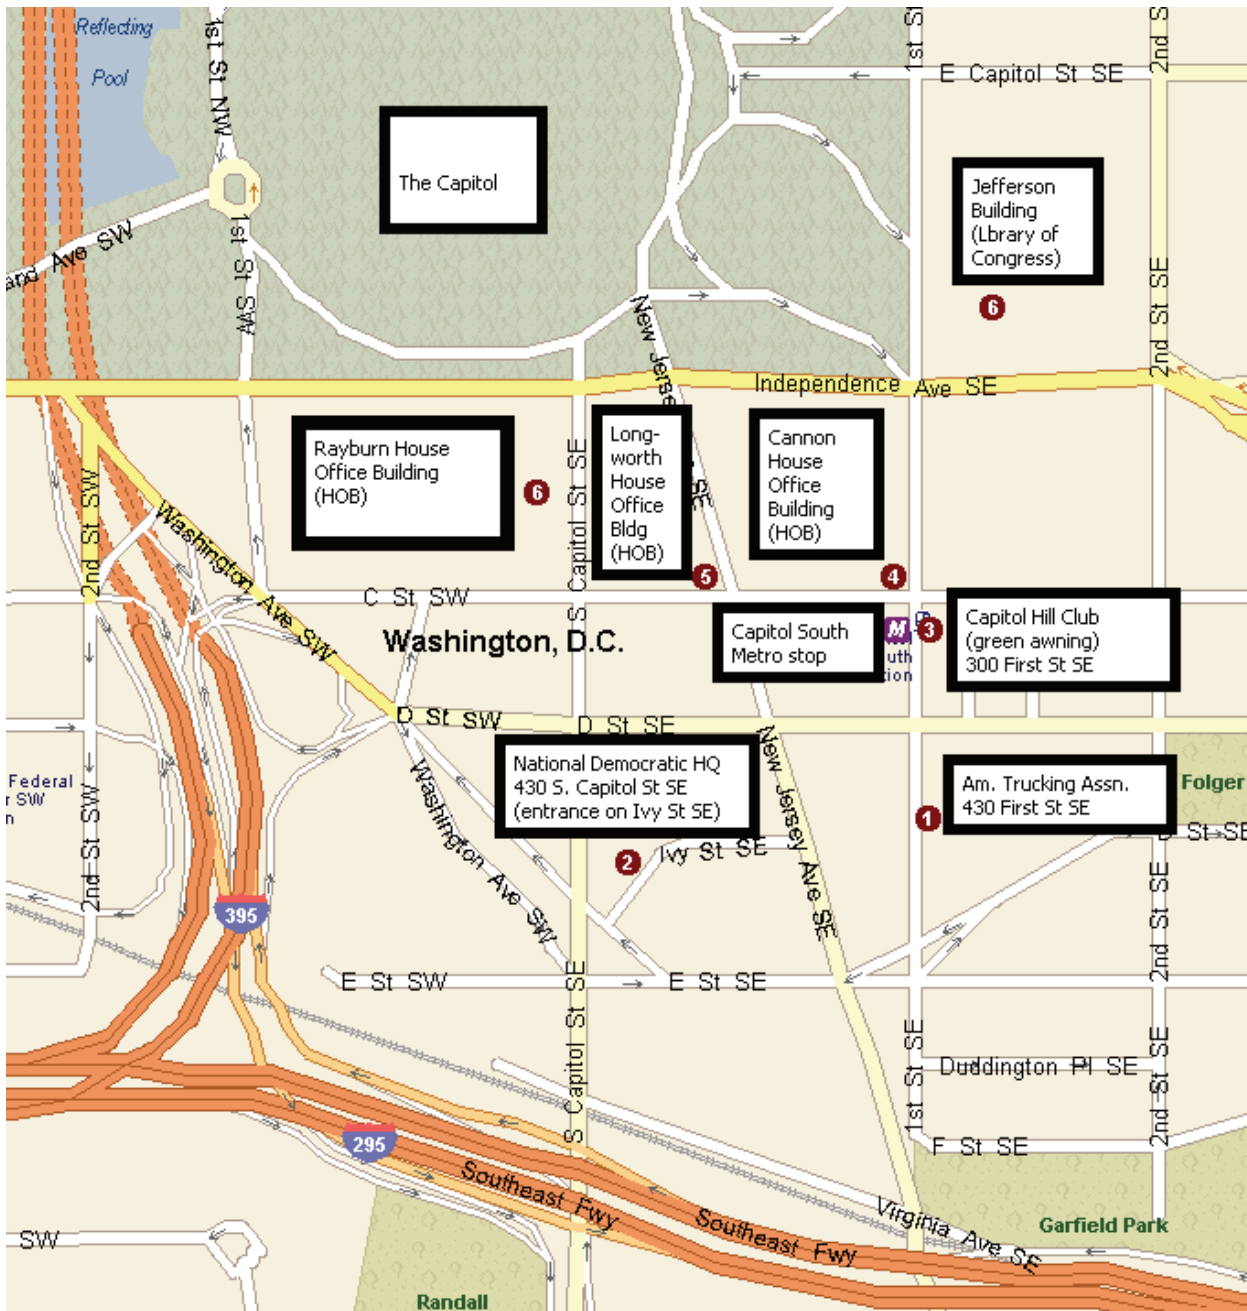

## Capitol Hill Course Locations

North ↑

- (1) American Trucking Associations, 430 First St. SE, Washington, DC
- (2) National Democratic HQ, 430 S Capitol St SE (entrance on Ivy Street SE), Washington, DC
- (3) Capitol Hill Club, 300 First Street SE, Washington, DC - directly across the street from the Capitol South Metro
- (4) Cannon House Office Building, First and C Streets SE
- (5) Longworth House Office Building, New Jersey Ave and C Streets SE
- (6) Rayburn House Office Building, Independence Ave SW and South Capitol Street

Also see  
[www.CapitolHillMap.net](http://www.CapitolHillMap.net)